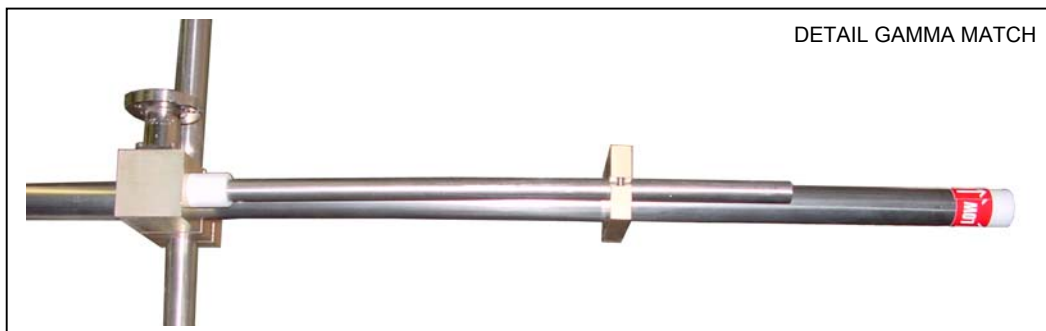

## STANDARD VERSION ALUMINIUM/INOX CONNECTOR N

EXAMPLE WITH 3 ELEMENTS

## STANDARD VERSION ALUMINIUM/INOX CONNECTOR 7/16" – 7/8"

EXAMPLE WITH 3 ELEMENTS

←  
DETAIL ELEMENTS ↓

**WELDED VERSION INOX CONNECTOR N**

DETAIL CONNECTOR (7/16")

**WELDED VERSION INOX CONNECTOR 7/16"**

↑ DETAIL WELDED ELEMENT

**DEMOUNTABLE VERSION INOX CONNECTOR N° 7/16"**

→  
DETAIL  
ANCHOR  
CLAMP

↑  
DETAIL  
CONNECTOR (7/16")  
←

DETAIL GAMMA MATCH ↓

**DEMOUNTABLE: PARTICULAR VERSION INOX**