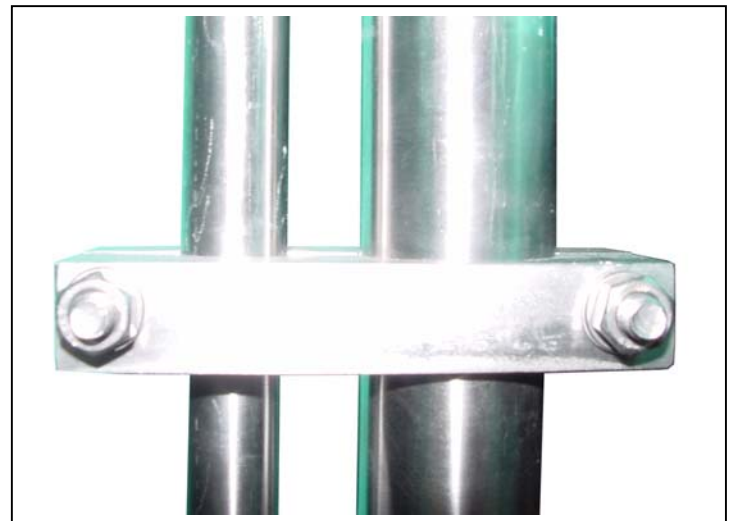

## STANDARD VERSION ALUMINIUM/INOX CONNECTOR 7/16" – 7/8"

EXAMPLE WITH 3 ELEMENTS

←  
DETAIL ELEMENTS ↓

**WELDED VERSION INOX CONNECTOR N**

DETAIL CONNECTOR (7/16")

**WELDED VERSION INOX CONNECTOR 7/16"**

↑ DETAIL WELDED ELEMENT

**DEMOUNTABLE VERSION INOX CONNECTOR N° 7/16"**

→  
DETAIL  
ANCHOR  
CLAMP

↑  
DETAIL  
CONNECTOR (7/16")  
←

DETAIL GAMMA MATCH ↓

**DEMOUNTABLE: PARTICULAR VERSION INOX**