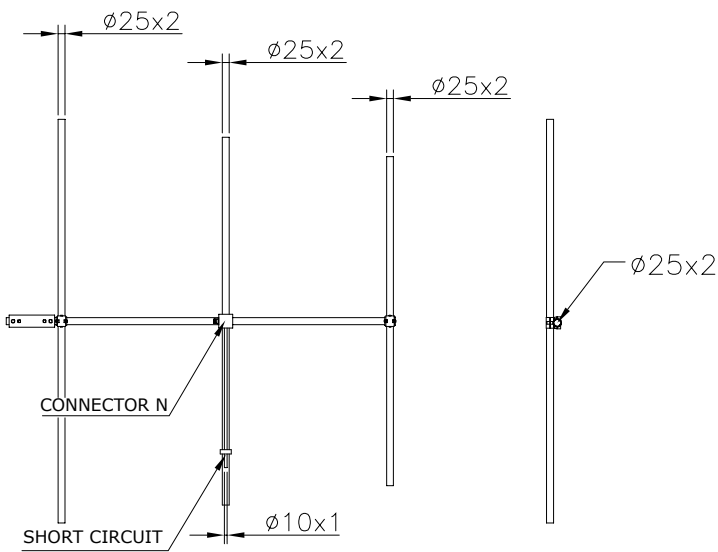

## STANDARD VERSION ALUMINIUM/INOX CONNECTOR N

EXAMPLE WITH 3 ELEMENTS

## STANDARD VERSION ALUMINIUM/INOX CONNECTOR 7/16" – 7/8"

EXAMPLE WITH 3 ELEMENTS

←  
DETAIL ELEMENTS ↓

**WELDED VERSION INOX CONNECTOR N**

DETAIL CONNECTOR (7/16")

**WELDED VERSION INOX CONNECTOR 7/16"**

↑ DETAIL WELDED ELEMENT

**DEMOUNTABLE VERSION INOX CONNECTOR N° 7/16"**

→  
DETAIL  
ANCHOR  
CLAMP

↑  
DETAIL  
CONNECTOR (7/16")  
←

DETAIL GAMMA MATCH ↓

**DEMOUNTABLE: PARTICULAR VERSION INOX**