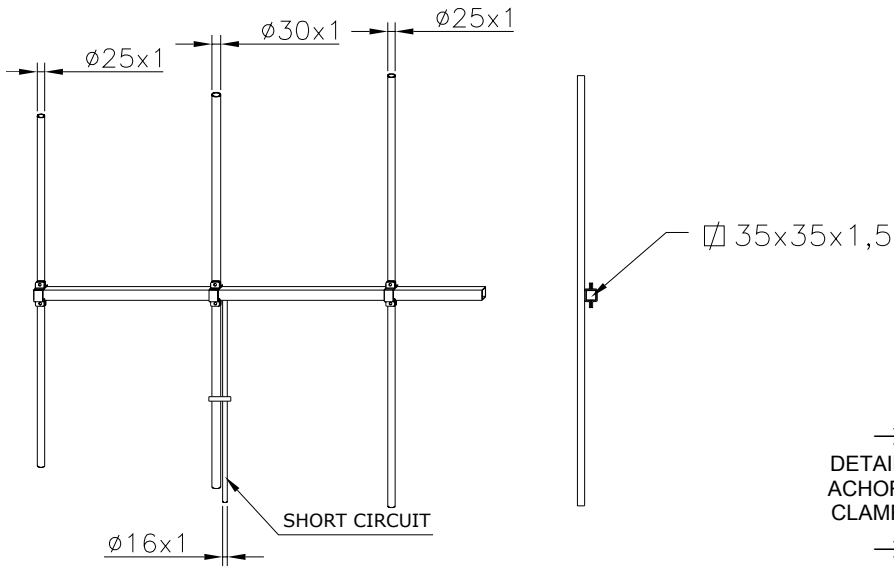

## STANDARD VERSION ALUMINIUM/INOX CONNECTOR 7/16" – 7/8"

EXAMPLE WITH 3 ELEMENTS

←  
DETAIL ELEMENTS ↓

**WELDED VERSION INOX CONNECTOR N**

DETAIL CONNECTOR (7/16")

**WELDED VERSION INOX CONNECTOR 7/16"**

↑ DETAIL WELDED ELEMENT

**DEMOUNTABLE VERSION INOX CONNECTOR N° 7/16"**

→  
DETAIL  
ANCHOR  
CLAMP

↑  
DETAIL  
CONNECTOR (7/16")  
←

DETAIL GAMMA MATCH ↓

**DEMOUNTABLE: PARTICULAR VERSION INOX**