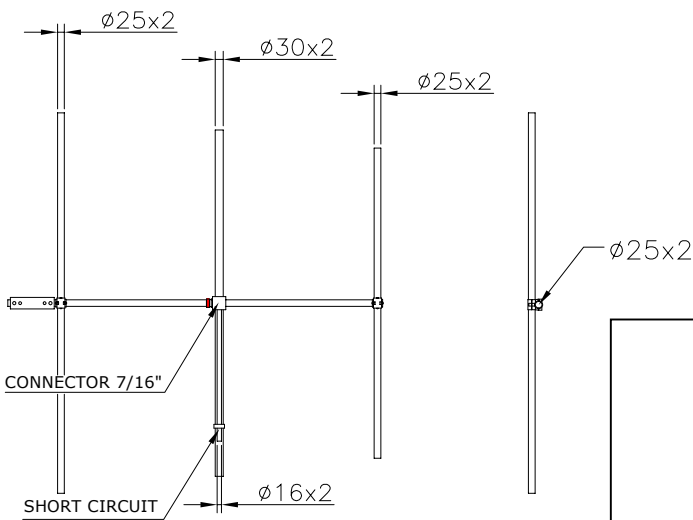

## STANDARD VERSION ALUMINIUM/INOX CONNECTOR N

EXAMPLE WITH 3 ELEMENTS

## STANDARD VERSION ALUMINIUM/INOX CONNECTOR 7/16" – 7/8"

EXAMPLE WITH 3 ELEMENTS

←  
DETAIL ELEMENTS ↓

**WELDED VERSION INOX CONNECTOR N**

DETAIL CONNECTOR (7/16")

**WELDED VERSION INOX CONNECTOR 7/16"**

↑ DETAIL WELDED ELEMENT

**DEMOUNTABLE VERSION INOX CONNECTOR N° 7/16"**

→  
DETAIL  
ANCHOR  
CLAMP

↑  
DETAIL  
CONNECTOR (7/16")  
←

DETAIL GAMMA MATCH ↓

**DEMOUNTABLE: PARTICULAR VERSION INOX**