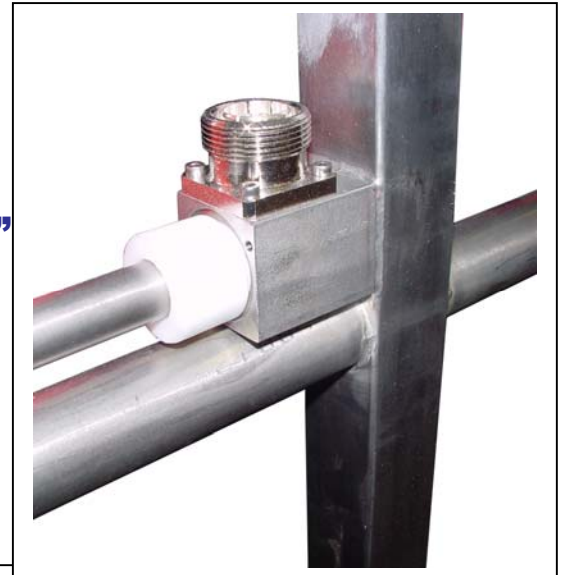

## STANDARD VERSION ALUMINIUM/INOX CONNECTOR N

EXAMPLE WITH 3 ELEMENTS

## STANDARD VERSION ALUMINIUM/INOX CONNECTOR 7/16" – 7/8"

EXAMPLE WITH 3 ELEMENTS

←  
DETAIL ELEMENTS ↓

**WELDED VERSION INOX CONNECTOR N**

DETAIL CONNECTOR (7/16")

**WELDED VERSION INOX CONNECTOR 7/16"**

↑ DETAIL WELDED ELEMENT

**DEMOUNTABLE VERSION INOX CONNECTOR N° 7/16"**

→  
DETAIL  
ANCHOR  
CLAMP

↑  
DETAIL  
CONNECTOR (7/16")  
←

DETAIL GAMMA MATCH ↓

**DEMOUNTABLE: PARTICULAR VERSION INOX**