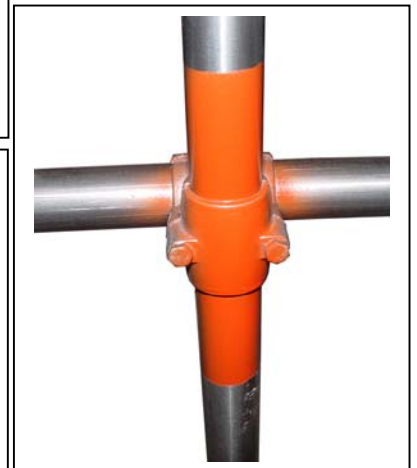

## STANDARD VERSION ALUMINIUM/INOX CONNECTOR N

EXAMPLE WITH 3 ELEMENTS

## STANDARD VERSION ALUMINIUM/INOX CONNECTOR 7/16" – 7/8"

EXAMPLE WITH 3 ELEMENTS

←  
DETAIL ELEMENTS ↓

**WELDED VERSION INOX CONNECTOR N**

DETAIL CONNECTOR (7/16")

**WELDED VERSION INOX CONNECTOR 7/16"**

↑ DETAIL WELDED ELEMENT

**DEMOUNTABLE VERSION INOX CONNECTOR N° 7/16"**

→  
DETAIL  
ANCHOR  
CLAMP

↑  
DETAIL  
CONNECTOR (7/16")  
←

DETAIL GAMMA MATCH ↓

**DEMOUNTABLE: PARTICULAR VERSION INOX**