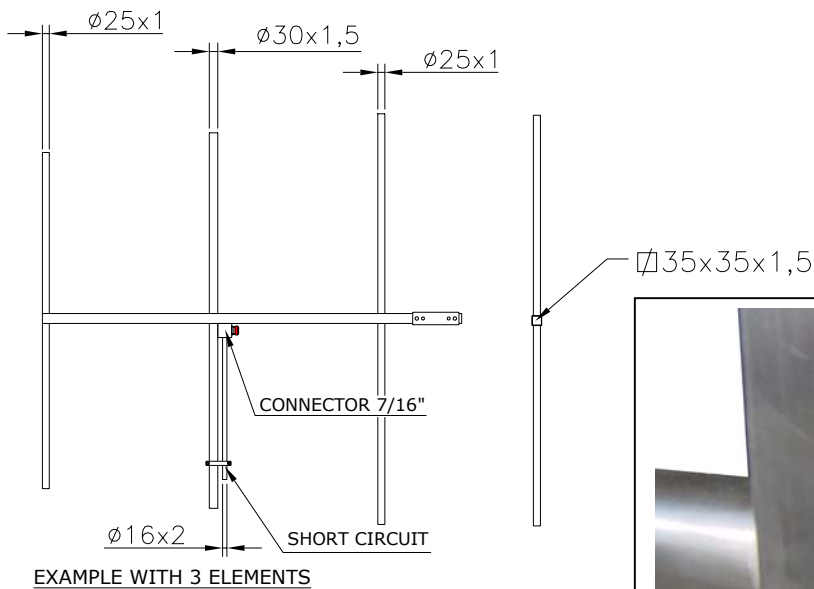

## STANDARD VERSION ALUMINIUM/INOX CONNECTOR 7/16" – 7/8"

EXAMPLE WITH 3 ELEMENTS

←  
DETAIL ELEMENTS ↓

**WELDED VERSION INOX CONNECTOR N**

DETAIL CONNECTOR (7/16")

**WELDED VERSION INOX CONNECTOR 7/16"**

↑ DETAIL WELDED ELEMENT

**DEMOUNTABLE VERSION INOX CONNECTOR N° 7/16"**

→  
DETAIL  
ANCHOR  
CLAMP

↑  
DETAIL  
CONNECTOR (7/16")  
←

DETAIL GAMMA MATCH ↓

**DEMOUNTABLE: PARTICULAR VERSION INOX**