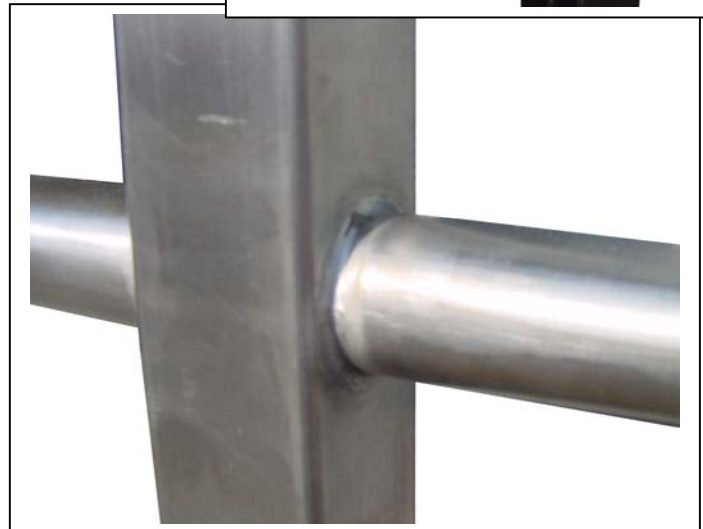

## STANDARD VERSION ALUMINIUM/INOX CONNECTOR N

EXAMPLE WITH 3 ELEMENTS

## STANDARD VERSION ALUMINIUM/INOX CONNECTOR 7/16" – 7/8"

EXAMPLE WITH 3 ELEMENTS

←  
DETAIL ELEMENTS ↓

**WELDED VERSION INOX CONNECTOR N**

DETAIL CONNECTOR (7/16")

**WELDED VERSION INOX CONNECTOR 7/16"**

↑ DETAIL WELDED ELEMENT

**DEMOUNTABLE VERSION INOX CONNECTOR N° 7/16"**

→  
DETAIL  
ANCHOR  
CLAMP

↑  
DETAIL  
CONNECTOR (7/16")  
←

DETAIL GAMMA MATCH ↓

**DEMOUNTABLE: PARTICULAR VERSION INOX**