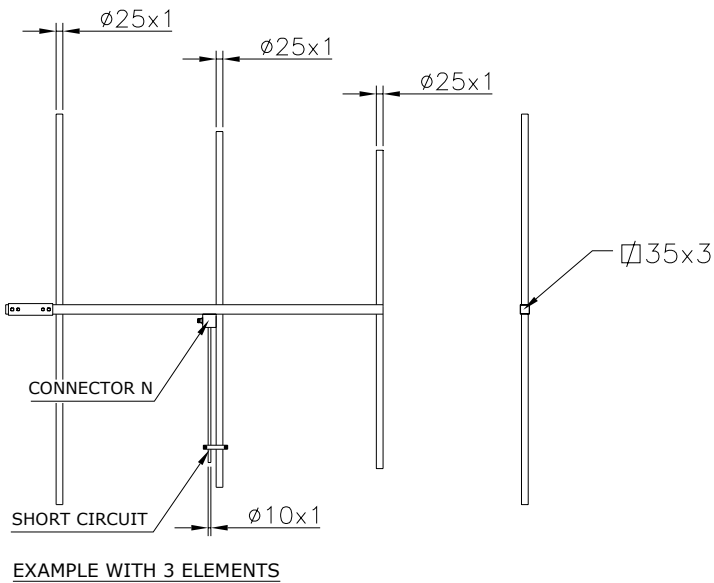

## STANDARD VERSION ALUMINIUM/INOX CONNECTOR 7/16" – 7/8"

EXAMPLE WITH 3 ELEMENTS

←  
DETAIL ELEMENTS ↓

**WELDED VERSION INOX CONNECTOR N**

DETAIL CONNECTOR (7/16")

**WELDED VERSION INOX CONNECTOR 7/16"**

↑ DETAIL WELDED ELEMENT

**DEMOUNTABLE VERSION INOX CONNECTOR N° 7/16"**

→  
DETAIL  
ANCHOR  
CLAMP

↑  
DETAIL  
CONNECTOR (7/16")  
←

DETAIL GAMMA MATCH ↓

**DEMOUNTABLE: PARTICULAR VERSION INOX**