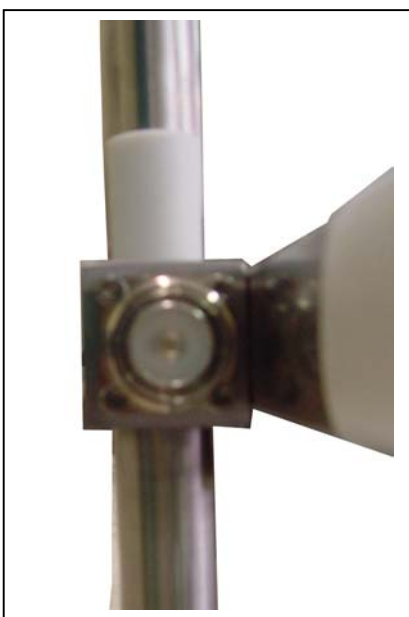

## STANDARD VERSION ALUMINIUM/INOX CONNECTOR N

EXAMPLE WITH 3 ELEMENTS

## STANDARD VERSION ALUMINIUM/INOX CONNECTOR 7/16" – 7/8"

EXAMPLE WITH 3 ELEMENTS

←  
DETAIL ELEMENTS ↓

**WELDED VERSION INOX CONNECTOR N**

DETAIL CONNECTOR (7/16")

**WELDED VERSION INOX CONNECTOR 7/16"**

↑ DETAIL WELDED ELEMENT

**DEMOUNTABLE VERSION INOX CONNECTOR N° 7/16"**

→  
DETAIL  
ANCHOR  
CLAMP

↑  
DETAIL  
CONNECTOR (7/16")  
←

DETAIL GAMMA MATCH ↓

**DEMOUNTABLE: PARTICULAR VERSION INOX**