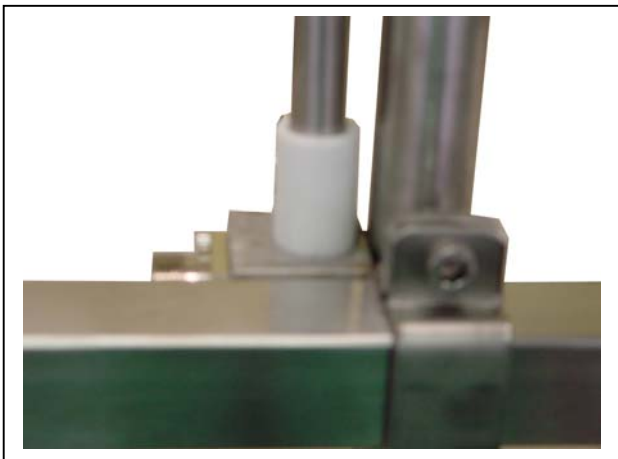

## STANDARD VERSION ALUMINIUM/INOX CONNECTOR 7/16" – 7/8"

EXAMPLE WITH 3 ELEMENTS

←  
DETAIL ELEMENTS ↓

**WELDED VERSION INOX CONNECTOR N**

DETAIL CONNECTOR (7/16")

**WELDED VERSION INOX CONNECTOR 7/16"**

↑ DETAIL WELDED ELEMENT

**DEMOUNTABLE VERSION INOX CONNECTOR N° 7/16"**

→  
DETAIL  
ANCHOR  
CLAMP

↑  
DETAIL  
CONNECTOR (7/16")  
←

DETAIL GAMMA MATCH ↓

**DEMOUNTABLE: PARTICULAR VERSION INOX**